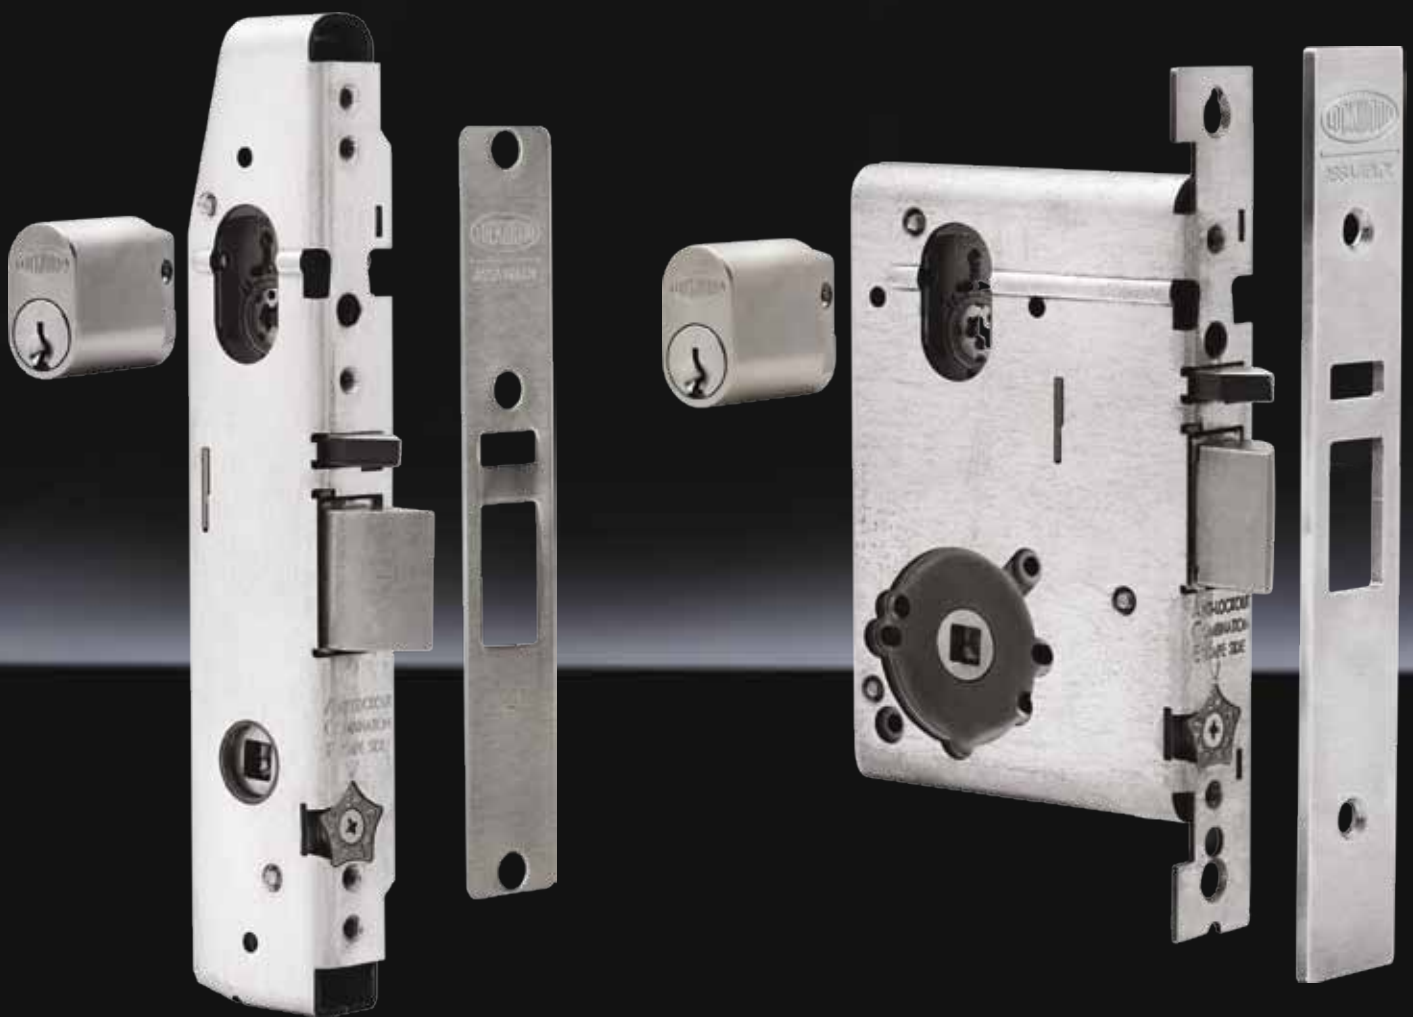

# INTRODUCING THE REVOLUTIONARY PENTAGON™ SERIES MORTICE LOCK

ASSA ABLOY

ASSA ABLOY is proud to bring you the new Lockwood Pentagon Series Mortice Lock. Following extensive market research, the iconic Lockwood 570 Mortice Lock has undergone a ground up redesign which provides features that are set to revolutionise the industry.

Pentagon Series locks provide the latest in design and functionality. These locks have various latching functions which can be operated by key or handle outside and by turnknob, key or handle inside.

For ease of selection order primary lock (L3P72SS or L3P82SS). These locks can then be easily adapted to suit the function required without removing the lock from the door, by adjusting the Pentagon hub selector, and cylinder function selector.

## Features and benefits of the Pentagon 3P72 Universal Locks:

- Ability to change lock function and handing without removing the lock from the door
- Easy in-door commissioning
- One universal cylinder cam performs all locking functions
- Australian designed and manufactured, the Pentagon Series Cylinder Mortice Locks are made from high quality materials to meet high durability and strength requirements
- 35 degrees of lever rotation required to fully retract latch and auxiliary bolt
- Elongated rose furniture fixing holes to accept 38 - 41mm screw pitch
- Includes through case fixing holes for cylinder and turnknob escutcheons
- Installation template tears out of the box

## RF800 Series

The RF800 Series is a range of square end brass plates designed for use with Lockwood mortice locks and is compatible with Australasian standard specification mortice locks.

The 173mm x 48mm x 12mm rectangular furniture plate is longer and wider than the Lockwood 1800 Series plate furniture and with 158mm fixing screw centres makes it ideal for retrofit or new installations.